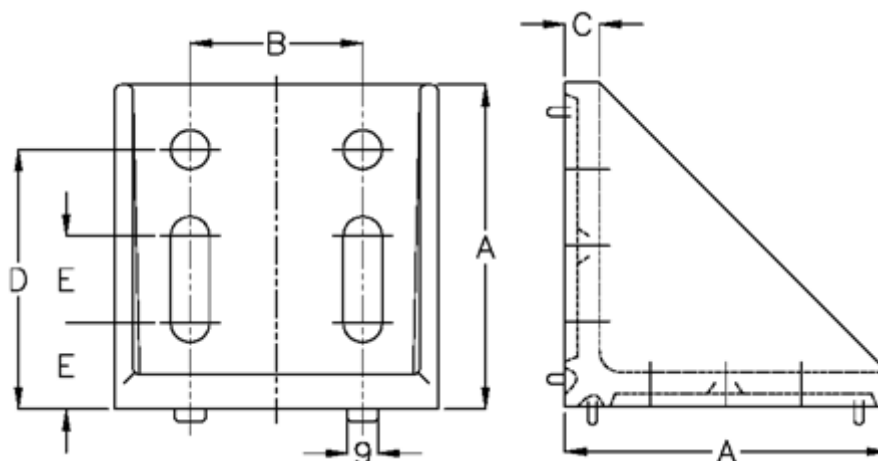

# Data Sheet

Article number: 0581427575

Description: Hepco MCS 1-242-7575 Bracket 75x75  
75x75

## Measures

A	= 75
B	= 40
C	= 8
D	= 40
E	= 20.0
Weight (kg)	= 0.25